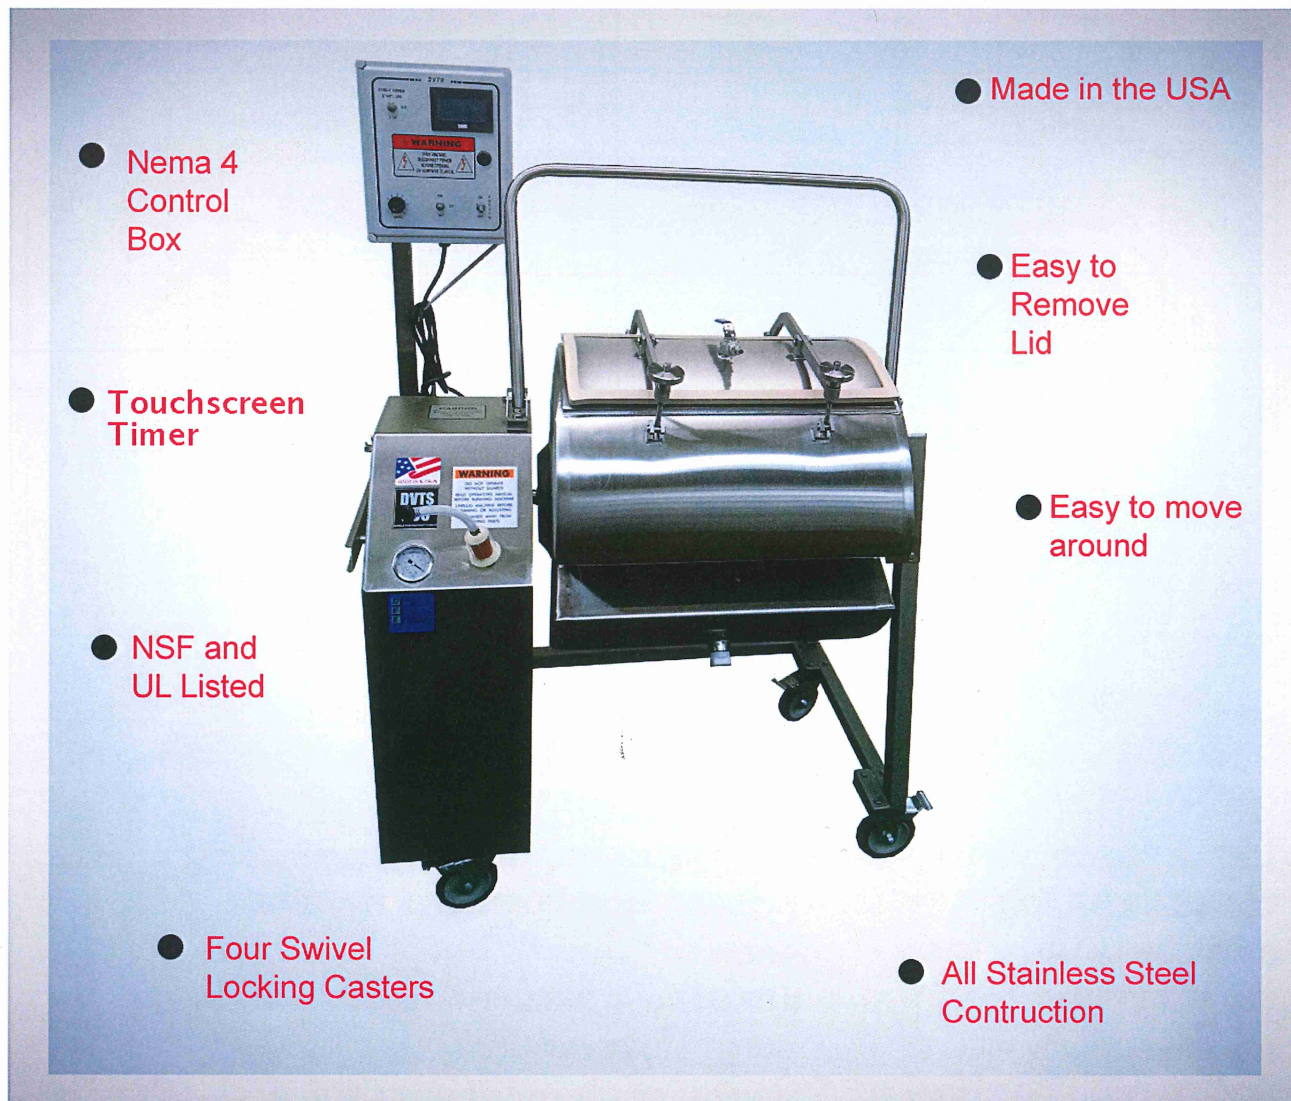

DVTS 200 TUMBLER

● Nema 4 Control Box

● Touchscreen Timer

● NSF and UL Listed

● Four Swivel Locking Casters

● Made in the USA

● Easy to Remove Lid

● Easy to move around

● All Stainless Steel Construction

If you're looking for a quality Tumbler then you found it! The DVTS 200 Tumbler has Variable speed control, 0 to 15 RPM. Easy to clean inside the tank, the lid is as wide as the tank. Safety bar and safety switch. Touchscreen timer in hours and minutes, also does batch counting. Nema 4 control panel. Forward and reverse tumbling. Jog switch so you can rotate the tank to just where you want it for unloading, loading and cleaning. Has two vacuum filters and a liquid filled vacuum gauge. Drain plug. 115 volt. Optional paddle for aggressive tumbling or mixing. Gain profits by tumbling, weight gain and tenderizing all in minutes.